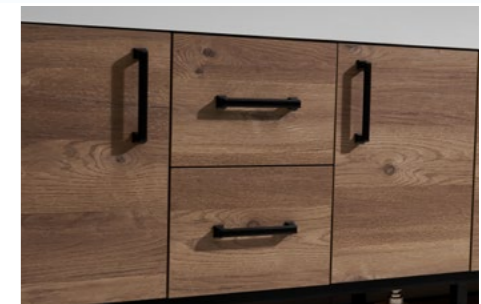

FREEZE

Main cabinet:
H 28 1/2" x W 29.6" x D 21.26"
Color: Melamine Oak

Counter top:
H 4.9" x W 30" x D 21 1/2"
Color: Calacatte White

Material: Quartz stone

Main cabinet:
H 28 1/2" x W 35.6" x D 21.26"
Color: Melamine Oak

Counter top:
H 4.9" x W 36" x D 21 1/2"
Color: Calacatte White

Material: Quartz stone

Main cabinet:
H 28 1/2" x W 41.6" x D 21.26"
H 28 1/2" x W 47.6" x D 21.26"
Color: Melamine Oak

Counter top:
H 4.9" x W 42" x D 21 1/2"
H 4.9" x W 48" x D 21 1/2"
Color: Calacatte White

Material: Quartz stone

Main cabinet:
H 28 1/2" x W 71.6" x D 21.26"
(Double basin)
Color: Melamine Oak

Counter top:
H 4.9" x W 72" x D 21 1/2"
Color: Calacatte White

Material: Quartz stone

Main cabinet:
H 28 1/2" x W 41.6" x D 21.26"
H 28 1/2" x W 47.6" x D 21.26"
Color: Melamine Oak

Counter top:
H 4.9" x W 42" x D 21 1/2"
H 4.9" x W 48" x D 21 1/2"
Color: Calacatte White

Material: Quartz stone

Main cabinet:
H 28 1/2" x W 71.6" x D 21.26" (Double basin)
Color: Melamine Oak

Counter top:
H 4.9" x W 72" x D 21 1/2"
Color: Calacatte White

Material: Quartz stone

MIMOSA