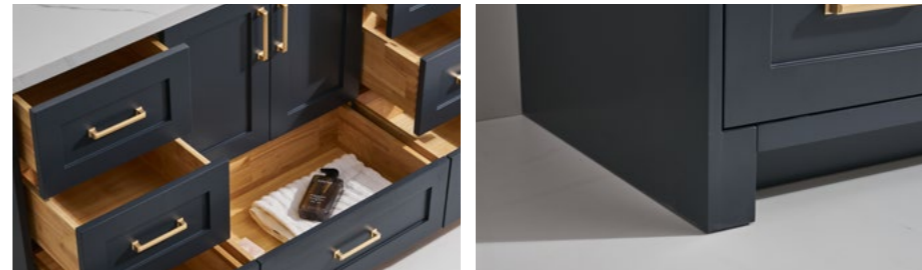

Main cabinet:
H 33 1/2" x W 30" x D 21 1/2"
H 33 1/2" x W 36" x D 21 1/2"
Color: Middle Grey

Counter top:
H 1 1/2" x W 31" x D 22"
H 1 1/2" x W 37" x D 22"
Color: Calacatte White

Material: Quartze stone

Main cabinet:
H 33 1/2" x W 60" x D 21 1/2"
(Single basin)
Color: Graphite

Counter top:
H 1 1/2" x W 61" x D 22"
Color: Calacatte White

Material: Quartze stone