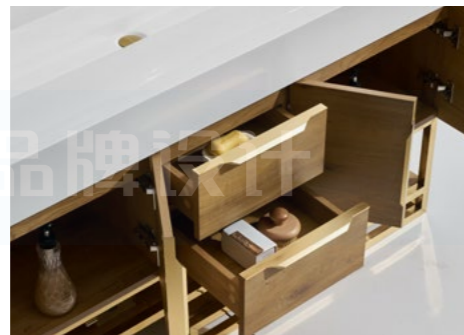

Main cabinet:
H 28.15" x W 29.1" x D 19.45"
H 28.15" x W 35" x D 19.45"
Color: Melamine Oak

Counter top:
H 5.3" x W 29.5" x D 19.7"
H 5.3" x W 35.4" x D 19.7"
Color: Calacatte White

Material: Artificial stone

Main cabinet:
H 28.15" x W 41.5" x D 19.45"
H 28.15" x W 46.9" x D 19.45"
Color: Melamine Oak

Counter top:
H 5.3" x W 41.9" x D 19.7"
H 5.3" x W 47.2" x D 19.7"
Color: Calacatte White

Material: Artificial stone