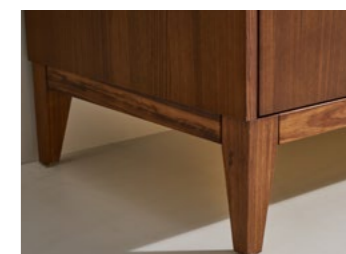

Material:Quartze stone

ALIZA

CALI

Exclusive

JL6946-150B

Size  
L/66.92" W/28.34" H/23.22" (28.34")

347

Size: L/66.92" W/31.49" H/23.62"