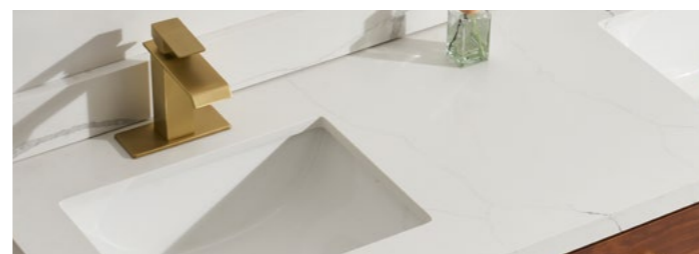

Material:Quartze stone

ALIZA

CALI

Exclusive

JL6946-150B

Size  
L/66.92" W/28.34" H/23.22" (28.34")

347

Size: L/66.92" W/31.49" H/23.62"