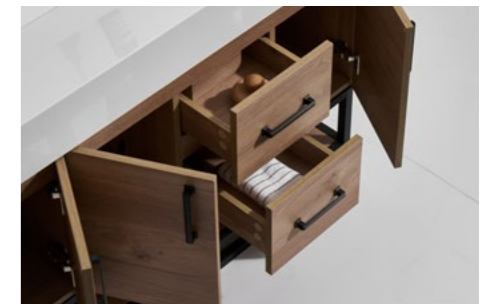

FREEZE

Main cabinet:
H 28 1/2" x W 29.6" x D 21.26"
Color: Melamine Oak

Counter top:
H 4.9" x W 30" x D 21 1/2"
Color: Calacatte White

Material: Quartz stone

Main cabinet:
H 28 1/2" x W 35.6" x D 21.26"
Color: Melamine Oak

Counter top:
H 4.9" x W 36" x D 21 1/2"
Color: Calacatte White

Material: Quartz stone

Main cabinet:
H 28 1/2" x W 41.6" x D 21.26"
H 28 1/2" x W 47.6" x D 21.26"
Color: Melamine Oak

Counter top:
H 4.9" x W 42" x D 21 1/2"
H 4.9" x W 48" x D 21 1/2"
Color: Calacatte White

Material: Quartz stone

Main cabinet:
H 28 1/2" x W 71.6" x D 21.26"
(Double basin)
Color: Melamine Oak

Counter top:
H 4.9" x W 72" x D 21 1/2"
Color: Calacatte White

Material: Quartz stone

Main cabinet:
H 28 1/2" x W 41.6" x D 21.26"
H 28 1/2" x W 47.6" x D 21.26"
Color: Melamine Oak

Counter top:
H 4.9" x W 42" x D 21 1/2"
H 4.9" x W 48" x D 21 1/2"
Color: Calacatte White

Material: Quartz stone

Main cabinet:
H 28 1/2" x W 71.6" x D 21.26" (Double basin)
Color: Melamine Oak

Counter top:
H 4.9" x W 72" x D 21 1/2"
Color: Calacatte White

Material: Quartz stone

MIMOSA