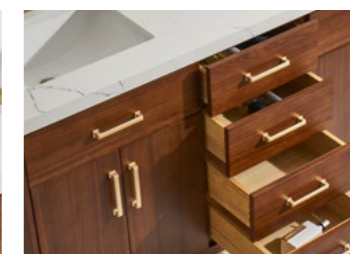

Exclusive

Main cabinet:
H 33 1/2" x W 36" x D 21 1/2"
Color:Ebony Stain

Counter top:
H 1 1/2" x W 37" x D 22"
Color:Calacatte White

Material:Quartze stone

Main cabinet:
H 33 1/2" x W 48" x D 21 1/2"
Color:Ebony Stain

Counter top:
H 1 1/2" x W 49" x D 22"
Color:Calacatte White

Material:Quartze stone

Main cabinet:
H 33 1/2" x W 60" x D 21 1/2"
(Double basin)
H 33 1/2" x W 72" x D 21 1/2"
(Double basin)
Color:Ebony Stain

Counter top:
H 1 1/2" x W 61" x D 22"
H 1 1/2" x W 73" x D 22"
Color:Calacatte White

Material:Quartze stone

Exclusive

Main cabinet:
H 33 1/2" x W 30" x D 21 1/2"
H 33 1/2" x W 36" x D 21 1/2"
Color:Ebony Stain

Counter top:
H 1 1/2" x W 31" x D 22"
H 1 1/2" x W 37" x D 22"
Color:Calacatte White

Material:Quartze stone

Main cabinet:
H 33 1/2" x W 48" x D 21 1/2"
H 33 1/2" x W 60" x D 21 1/2"
(Single basin)
Color:Ebony Stain

Counter top:
H 1 1/2" x W 49" x D 22"
H 1 1/2" x W 61" x D 22"
Color:Calacatte White

Material:Quartze stone

Main cabinet:
H 33 1/2" x W 60" x D 21 1/2"
(Double basin)
H 33 1/2" x W 72" x D 21 1/2"
(Double basin)
Color:Ebony Stain

Counter top:
H 1 1/2" x W 61" x D 22"
H 1 1/2" x W 73" x D 22"
Color:Calacatte White

Material:Quartze stone

ALIZA

CALI